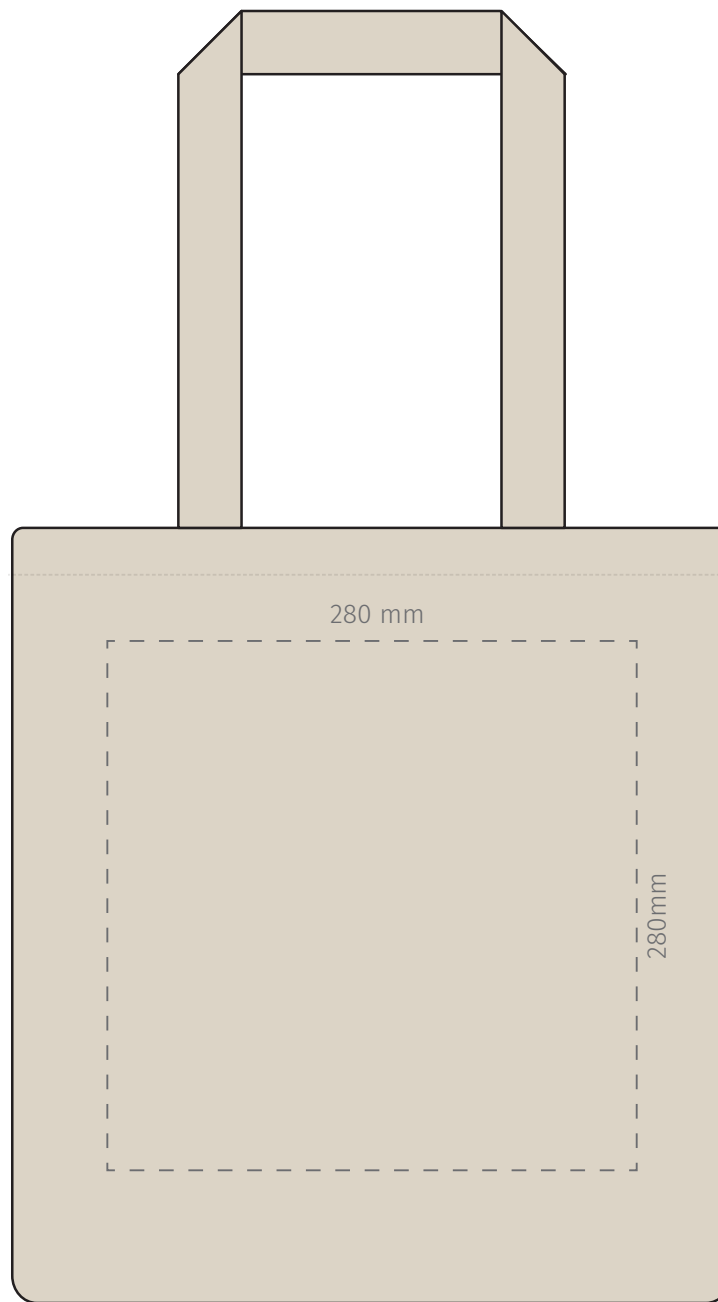

TEMPLATE:
■ COTTON TOTE BAG

BRANDING - Screen

Max print area 280 x 280mm

Item shown at 25% actual size when viewed on A4 paper