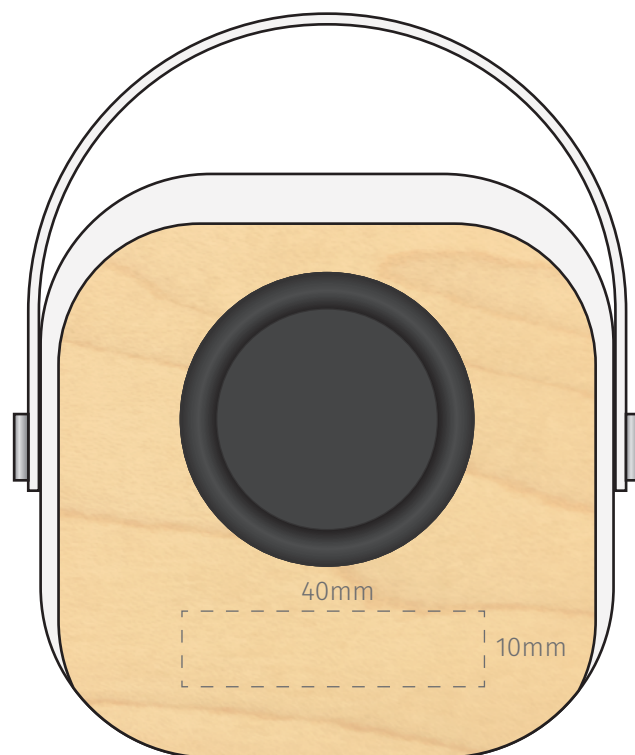

TEMPLATE:
■ SPEAKER

Item shown at 100% actual size when viewed on A4 paper

BRANDING - Laser engraving, Pad print

Max branding area 40 x 10mm