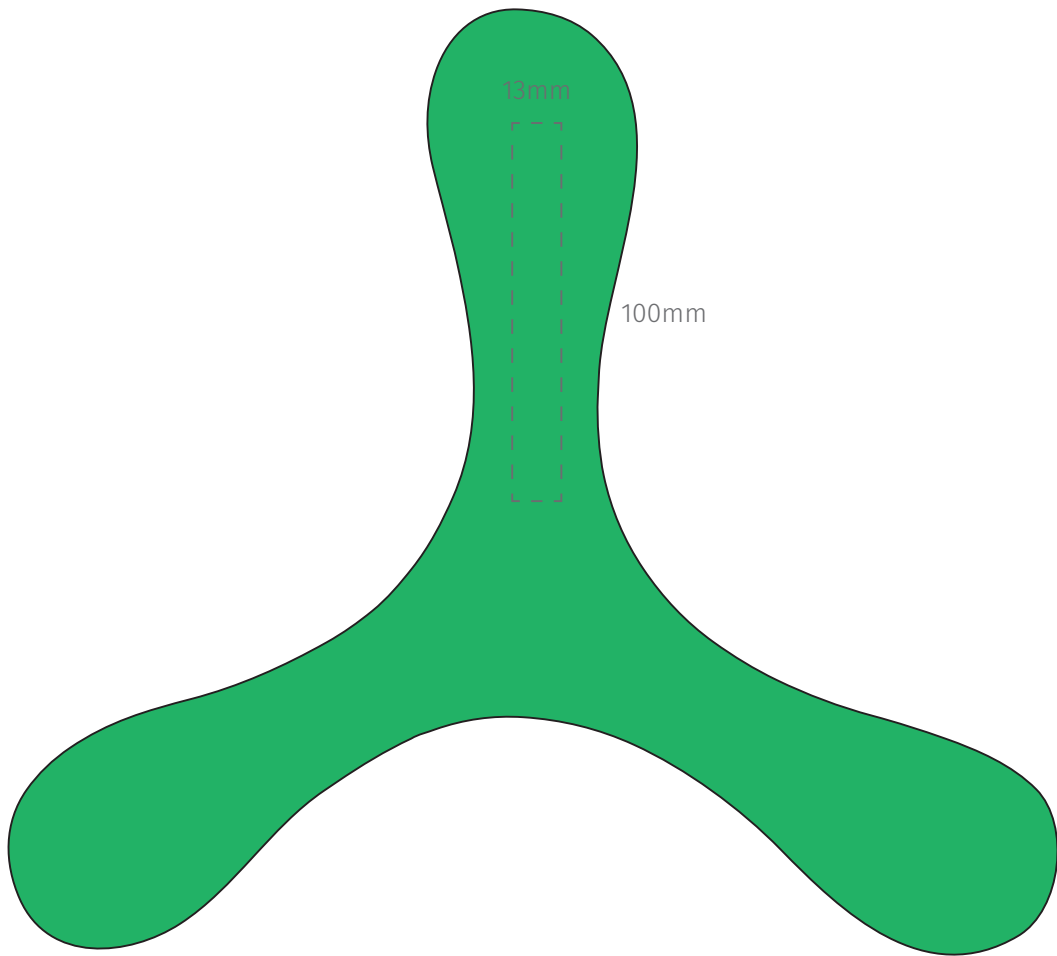

Item shown at 50% actual size when viewed on A4 paper

BRANDING - Pad print, Area 1

Max branding area 30 x 30mm

Item shown at 50% actual size when viewed on A4 paper

BRANDING - Pad print, Area 2

Max branding area 100 x 13mm

Item shown at 50% actual size when viewed on A4 paper

BRANDING - Pad print, Area 3

Max branding area 100 x 13mm

TEMPLATE:
■ FRISBEE

Item shown at 50% actual size when viewed on A4 paper

BRANDING - Pad print, Area 4

Max branding area 100 x 13mm